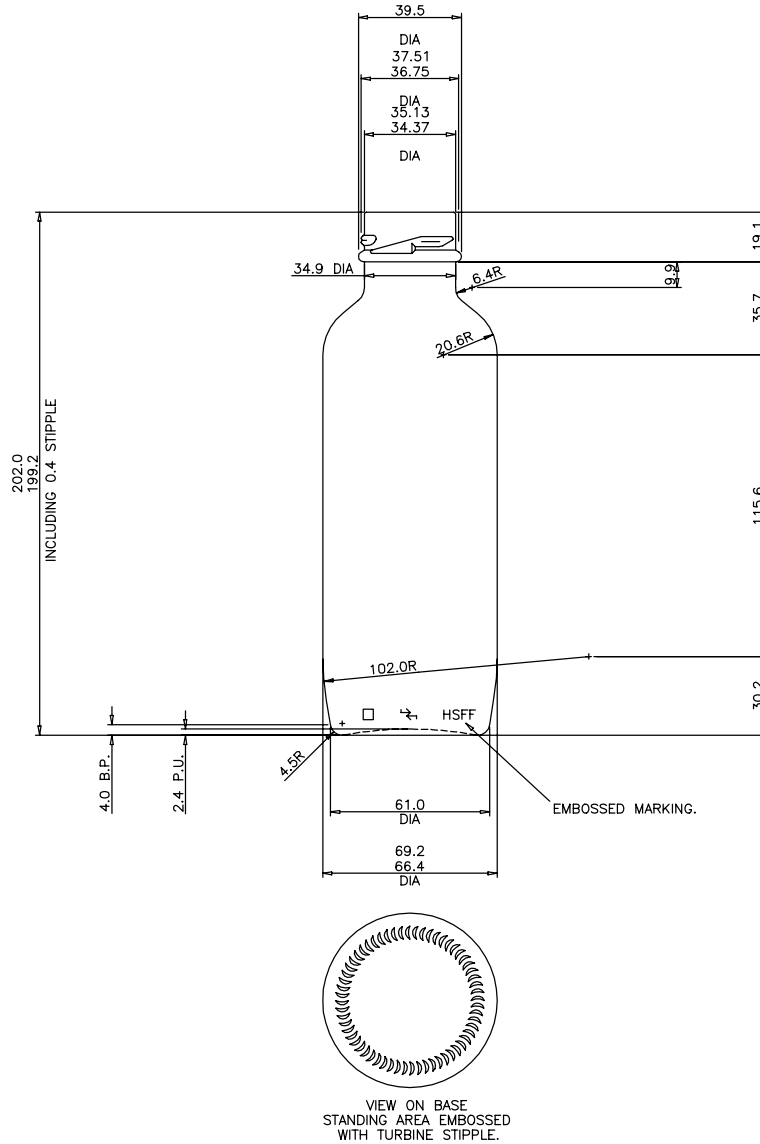

18

24

HS FRENCH FLINT

THE GLASS CONTAINER SPECIALISTS

16OZ TRADITIONAL GLASS OIL BOTTLE (DEEP TWIST-OFF)

Product code	S16TOB
Finish	38mm Deep Twist-off
Capacity	469ml
Brim-full capacity	469ml